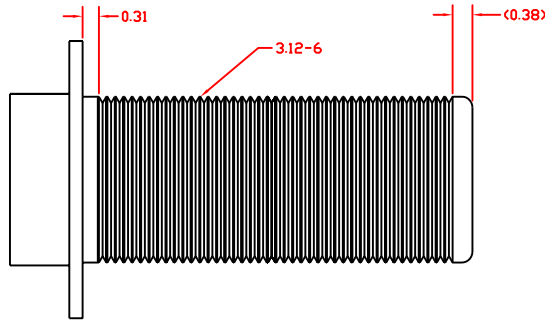

R24 RECEPTACLE

OPERATING VOLTAGE- 160KVDC MAX
 DESIGNED FOR USE IN OIL, INSULATING GAS & POTTING MATERIAL

(1225 STYLE)

(1869 STYLE)
 PREFERRED FOR POTTING
 DIMENSIONS AS ABOVE EXCEPT FOR 3.12-6 GROOVE

(1751 STYLE)

(1751B-4)
 PREFERRED FOR POTTING
 DIMENSIONS AS ABOVE EXCEPT FOR 3.12-6 GROOVE