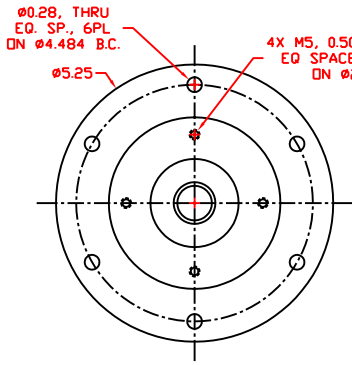

R24 RECEPTACLE

OPERATING VOLTAGE- 160KVDC MAX
 DESIGNED FOR USE IN OIL, INSULATING GAS & POTTING MATERIAL

(1225 STYLE)

(1869 STYLE)
 PREFERRED FOR POTTING
 DIMENSIONS AS ABOVE EXCEPT FOR 3.12-6 GROOVE

(1751 STYLE)

(1751B-4)
 PREFERRED FOR POTTING
 DIMENSIONS AS ABOVE EXCEPT FOR 3.12-6 GROOVE