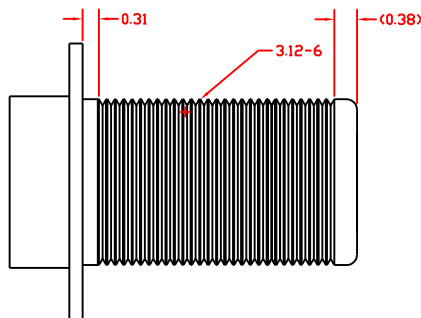

R24 RECEPTACLE

OPERATING VOLTAGE- 160KVDC MAX
 DESIGNED FOR USE IN OIL, INSULATING GAS & POTTING MATERIAL

(1225 STYLE)

(1869 STYLE)
 PREFERRED FOR POTTING
 DIMENSIONS AS ABOVE EXCEPT FOR 3.12-6 GROOVE

(1751 STYLE)

(1751B-4)
 PREFERRED FOR POTTING
 DIMENSIONS AS ABOVE EXCEPT FOR 3.12-6 GROOVE