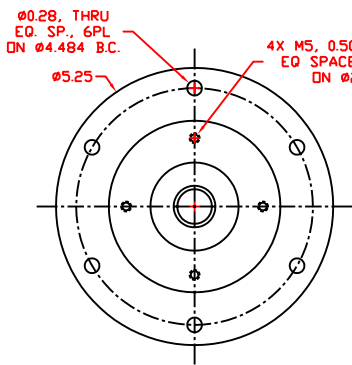

R24 RECEPTACLE

OPERATING VOLTAGE- 160KVDC MAX
 DESIGNED FOR USE IN OIL, INSULATING GAS & POTTING MATERIAL

(1225 STYLE)

(1869 STYLE)
 PREFERRED FOR POTTING
 DIMENSIONS AS ABOVE EXCEPT FOR 3.12-6 GROOVE

(1751 STYLE)

(1751B-4)
 PREFERRED FOR POTTING
 DIMENSIONS AS ABOVE EXCEPT FOR 3.12-6 GROOVE