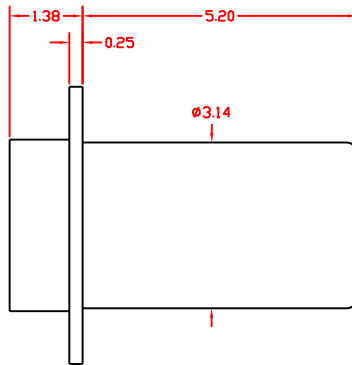

R24 RECEPTACLE

OPERATING VOLTAGE- 160KVDC MAX
 DESIGNED FOR USE IN OIL, INSULATING GAS & POTTING MATERIAL

(1225 STYLE)

(1869 STYLE)
 PREFERRED FOR POTTING
 DIMENSIONS AS ABOVE EXCEPT FOR 3.12-6 GROOVE

(1751 STYLE)

(1751B-4)
 PREFERRED FOR POTTING
 DIMENSIONS AS ABOVE EXCEPT FOR 3.12-6 GROOVE