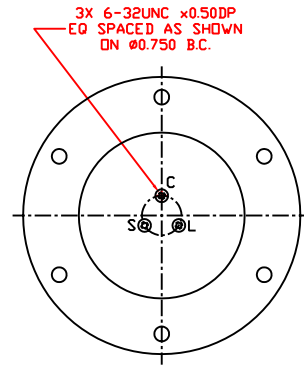

R24 RECEPTACLE

OPERATING VOLTAGE- 160KVDC MAX
 DESIGNED FOR USE IN OIL, INSULATING GAS & POTTING MATERIAL

(1225 STYLE)

(1869 STYLE)
 PREFERRED FOR POTTING
 DIMENSIONS AS ABOVE EXCEPT FOR 3.12-6 GROOVE

(1751 STYLE)

(1751B-4)
 PREFERRED FOR POTTING
 DIMENSIONS AS ABOVE EXCEPT FOR 3.12-6 GROOVE