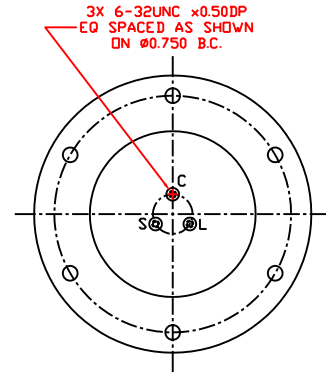

R24 RECEPTACLE

OPERATING VOLTAGE- 160KVDC MAX
 DESIGNED FOR USE IN OIL, INSULATING GAS & POTTING MATERIAL

(1225 STYLE)

(1869 STYLE)
 PREFERRED FOR POTTING
 DIMENSIONS AS ABOVE EXCEPT FOR 3.12-6 GROOVE

(1751 STYLE)

(1751B-4)
 PREFERRED FOR POTTING
 DIMENSIONS AS ABOVE EXCEPT FOR 3.12-6 GROOVE