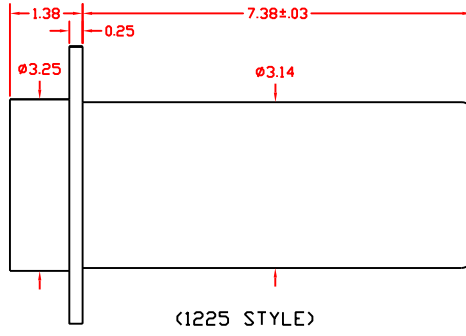

R24 RECEPTACLE

OPERATING VOLTAGE- 160KVDC MAX
 DESIGNED FOR USE IN OIL, INSULATING GAS & POTTING MATERIAL

(1225 STYLE)

(1869 STYLE)
 PREFERRED FOR POTTING
 DIMENSIONS AS ABOVE EXCEPT FOR 3.12-6 GROOVE

(1751 STYLE)

(1751B-4)
 PREFERRED FOR POTTING
 DIMENSIONS AS ABOVE EXCEPT FOR 3.12-6 GROOVE