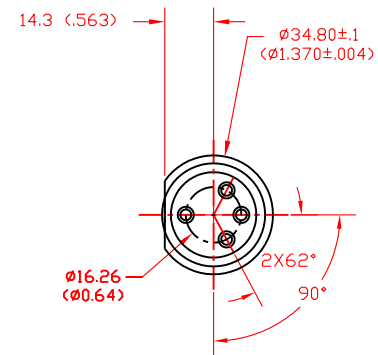

OPERATING VOLTAGE- 75KVDC

CABLE P/N 2214

CABLE P/N 2226

CABLE P/N 2171