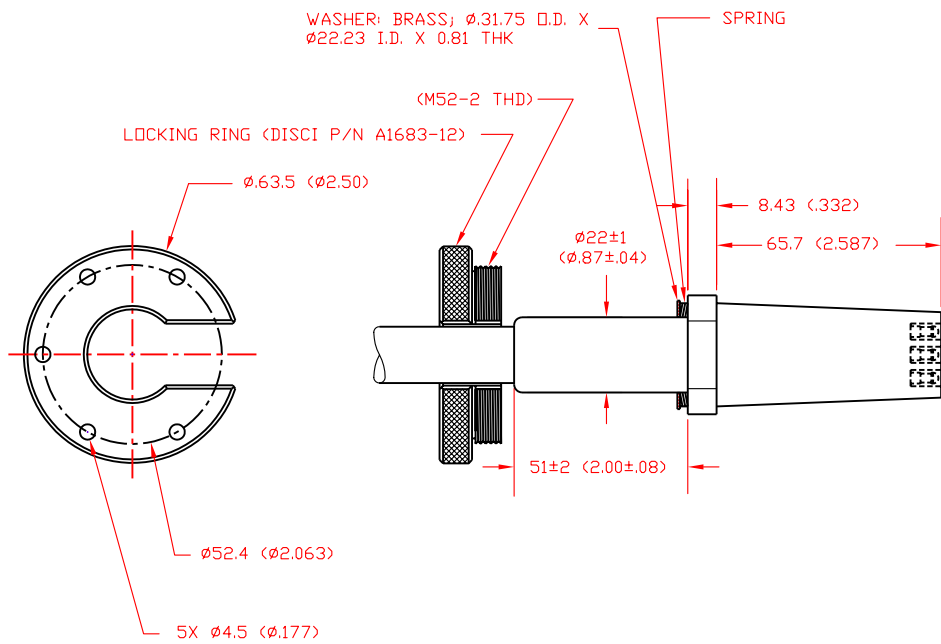

OPERATING VOLTAGE- 75KVDC

CABLE P/N 2214

CABLE P/N 2226

CABLE P/N 2171