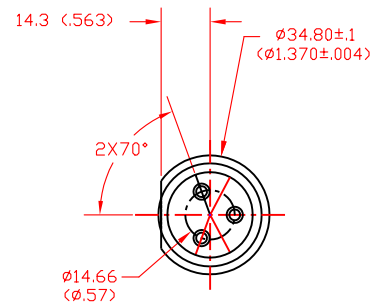

OPERATING VOLTAGE- 75KVDC

CABLE P/N 2214

CABLE P/N 2226

CABLE P/N 2171