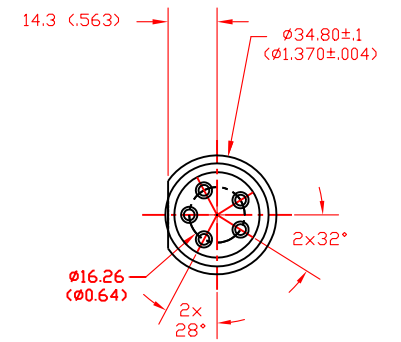

OPERATING VOLTAGE- 75KVDC

CABLE P/N 2214

CABLE P/N 2226

CABLE P/N 2171